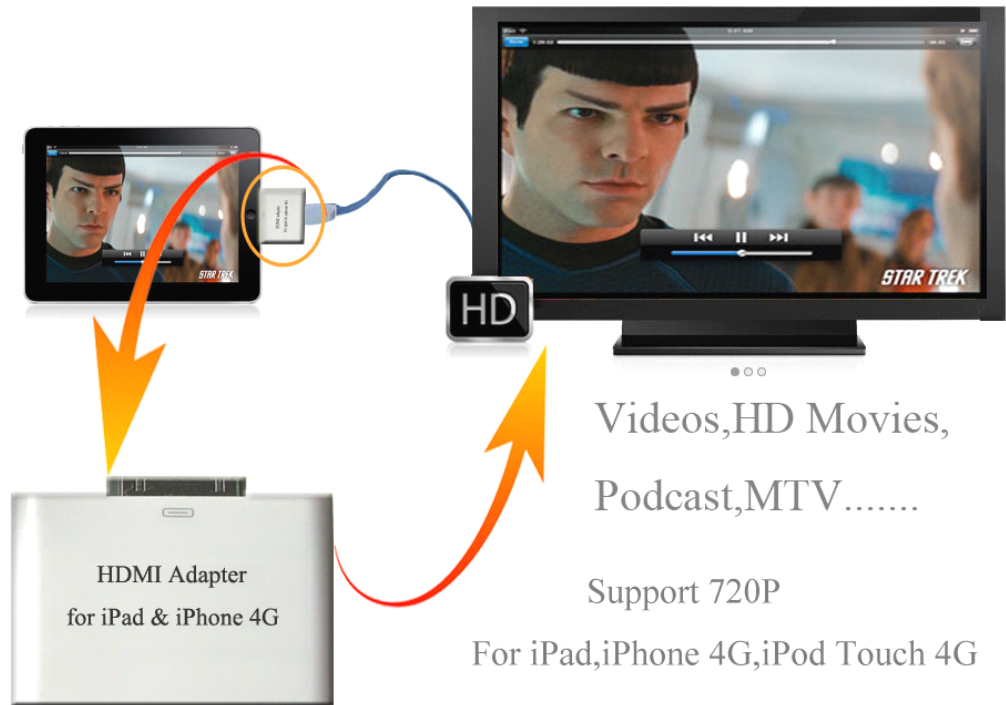

KINGWELL

HDMI Adapter For iPad&iPhone 4

Transmit iPad & iPhone 4G high definite signal to HD TV/Display

We have released the first one HDMI adapter on the world for the iPad&iPhone 4G, iPod touch 4G. Now you can see your iPad and iPhone's HD movies on your HD TV. it's so amazing! you never see a HDMI adapter can be elegant like this!!

Overview

1. The HDMI Adapter is compatible with iPad, iPhone 4, iPod touch 4G.
2. Support to transmit the Video and Audio to HD TV or your HDMI device. Not as the VGA adapter, only transmit video.
3. Support 720P High Digital signal output.
4. Support videos , movies, MTV, Podcast, etc.....
5. The HDMI adapter is a small box, just like the iPad camera connection kit, Very easy to carry to anywhere.
6. Plug and play, No need power supply, No need jailbreak.
7. Do not support the movies that were purchased through iTunes or locked with Apple's Fairplay copy protection scheme, same as the VGA adapter.
8. Do not support to display internet web pages on TV, same as the VGA adapter.

How to use?

easily plus& play

Use a HDMI cable(usually included in the accessories of HD TV), connect the HDMI adapter and TV, all the showing transmit to the screen.

Parameter:

Apple 30pin source input port: 1

Video device output port: 1

Apple 30pin source port connector: Apple 30 pin (male)Video device port

connector: HDMI 19 pin (female)

Video band width (bps): 5.7G link

Single link range: Max:1920 x 1200 (For Apple:1024 x 768/720p)